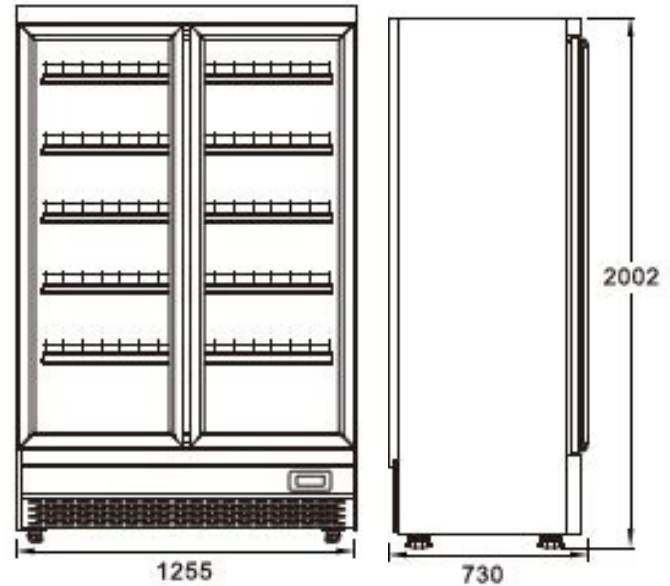

RT = Cooler  
 RTD = Freezer

Key Features:

RT985-1/RTD985-1

- Frost-free air-cooled refrigeration system, no need for manual defrosting
- Cyclopentane foam box, more environmentally friendly and insulated
- Adjustable, encrypted load-bearing layer frame for neater placement of items
- Independent internal circulation air duct design, more uniform temperature inside the box
- Divided with shelves, beverages are neatly arranged and will not collapse
- Two layers of insulated glass, providing thermal insulation and preventing hot air from entering
- Automatic evaporation system for condensating water, no need to manually pour water

Dimensions (WxDxH)	1255*730*2002	1255*730*2002
Package size	1290*775*2155	1290*775*2155
Input power	660(W)	1400(W)
Display area	1.94(m <sup>2</sup> )	1.94(m <sup>2</sup> )
net capacity	840 (L)	750 (L)
Climate Type	4 (30°C, 55%)	4 (30°C, 55%)
temperature range	M2(0-1°C~7°C)	-22°C~-18°C
refrigerant	R290	R290
Rated current	3.8 (A)	6.7 (A)
Net weight/Gross weight	183/213 (kg)	183/213 (kg)