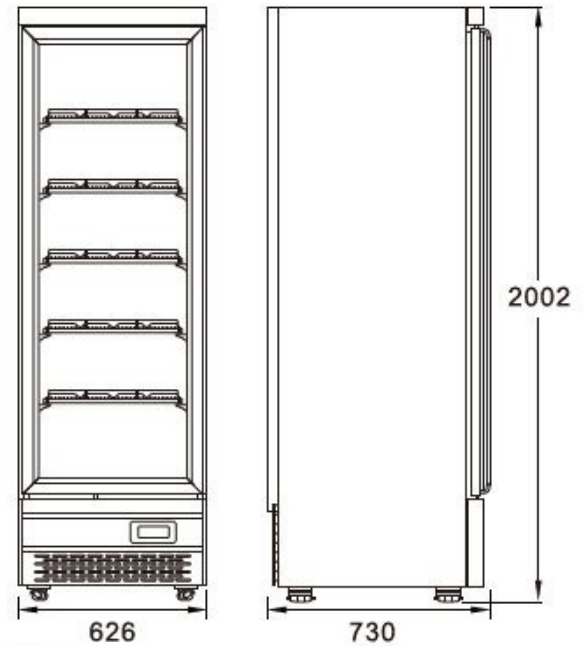

RT = Cooler
 RTD = Freezer

Key Features:

RT460-1/RTD460-1

- Frost-free air-cooled refrigeration system, no need for manual defrosting
- Cyclopentane foam box, more environmentally friendly and insulated
- Adjustable, encrypted load-bearing layer frame for neater placement of items
- Independent internal circulation air duct design, more uniform temperature inside the box
- Divided with shelves, beverages are neatly arranged and will not collapse
- Two layers of insulated glass, providing thermal insulation and preventing hot air from entering
- Automatic evaporation system for condensating water, no need to manually pour water

Model	RT460-1 COOLER	RTD460-1 FREEZER
Dimensions (WxDxH)	626*730*2002	626*730*2002
Package size	670*775*2155	670*775*2155
Input power	390(W)	730(W)
Display area	0.80(m ²)	0.74(m ²)
net capacity	402 (L)	318 (L)
Climate Type	4 (30°C, 55%)	4 (30°C, 55%)
temperature range	0°C~8°C	-22°C~-18°C
refrigerant	R290	R290
Rated current	2.0 (A)	3.8 (A)
Net weight/Gross weight	124/134 (kg)	124/134 (kg)
Packing	20HQ : 23	20HQ : 23