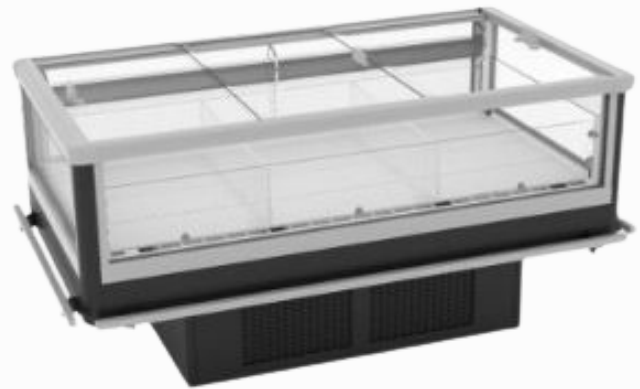

Octopus Dual Temperature Island

Technical Specifications

A diverse unit can be used for Frozen goods to deli options like cheeses by the flick of a switch.