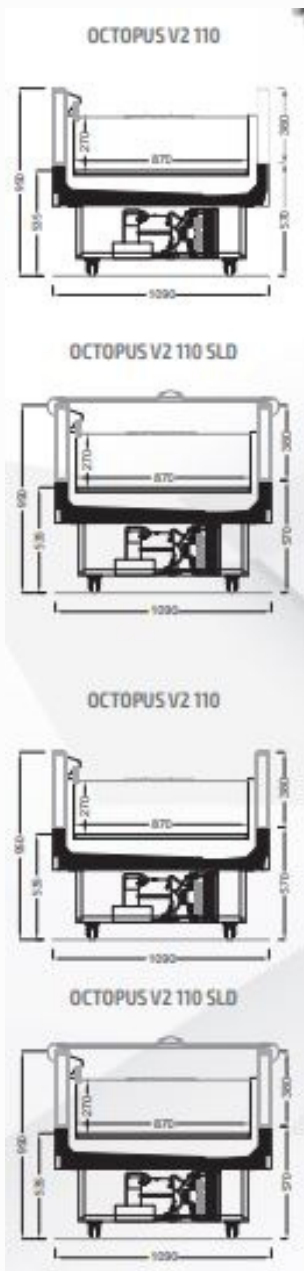

Octopus Dual Temperature Island

Technical Specifications

A diverse unit can be used for Frozen goods to deli options like cheeses by the flick of a switch.